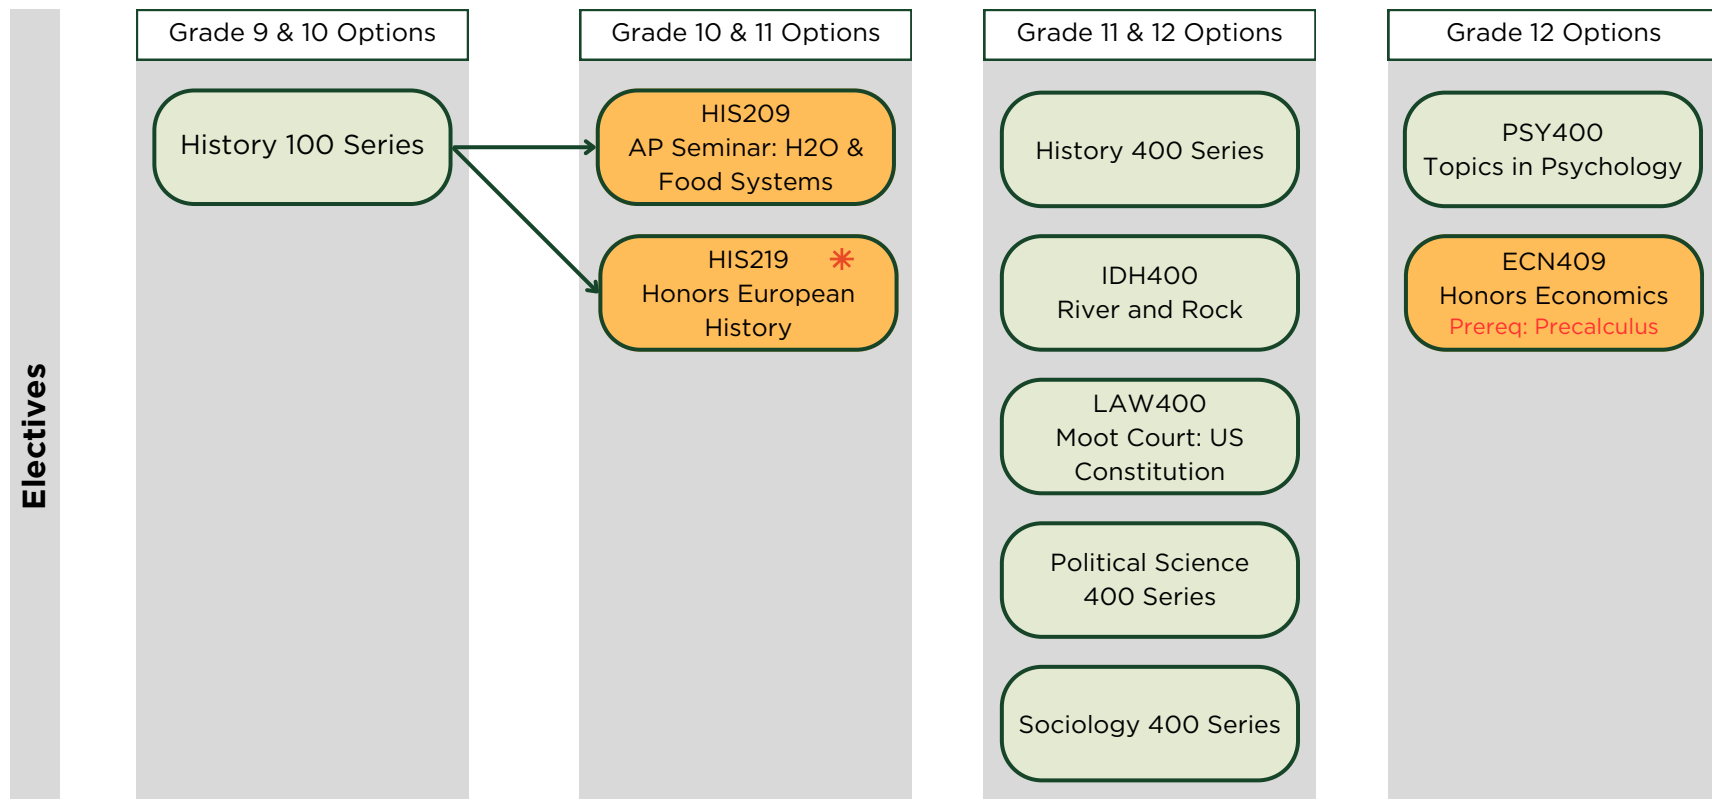

# HISTORY & SOCIAL SCIENCE

Blue blocks = Students in this course should consult with their teacher about taking the AP exam

Orange blocks = Course prepares students for the AP exam

Orange blocks & \* = Some additional self-study is recommended to be well prepared for the AP exam

Options ----->

Prerequisite ----->