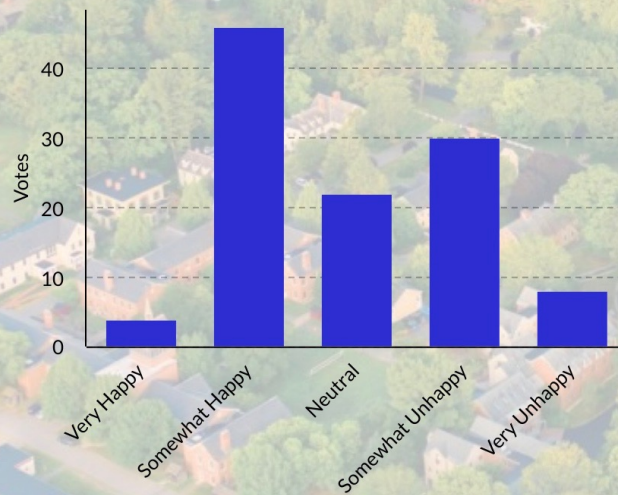

# Presidential Candidates at Deerfield

■ Joseph R. Biden and Kamala D. Harris (59.78%)   ■ Donald J. Trump and Michael R. Pence (36.41%)  
■ Other Candidate (3.8%)

# Deerfield Candidate Sentiments

Deerfield students who selected each candidate feel...

Joseph R. Biden and Kamala D. Harris

Donald J. Trump and Michael R. Pence