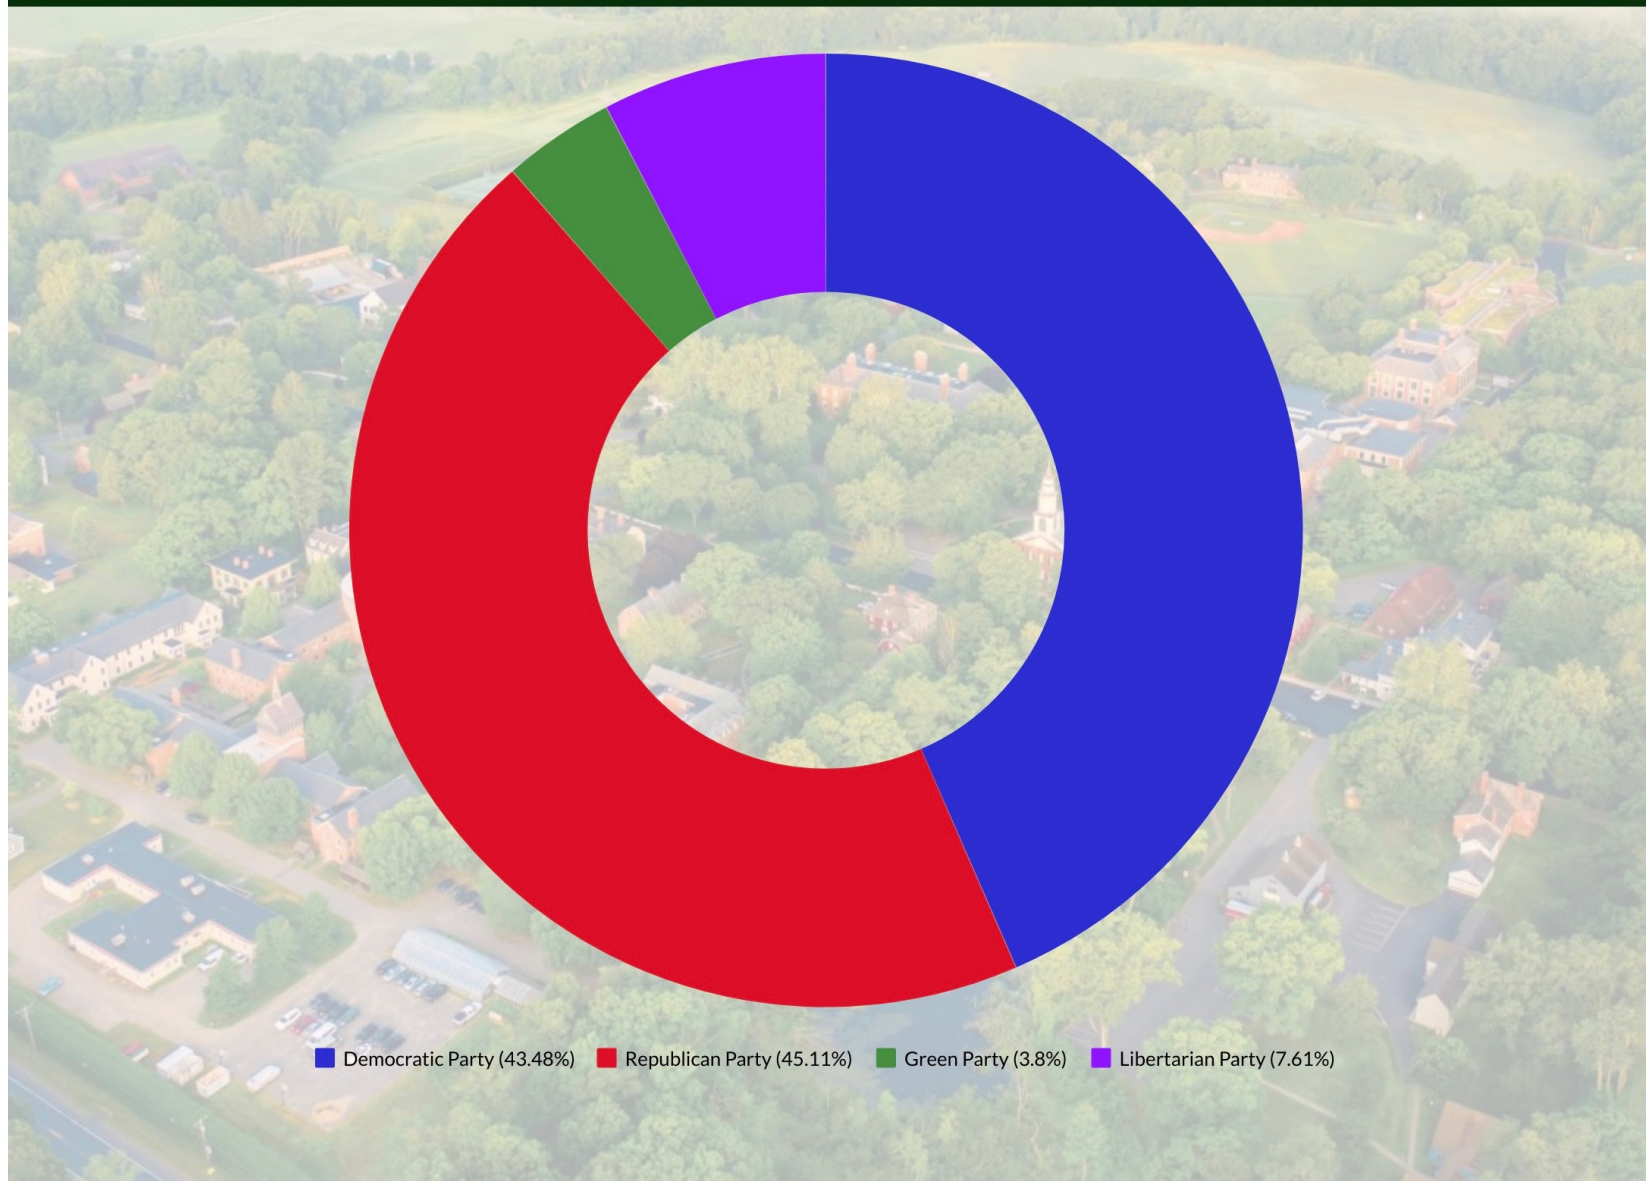

Party Affiliation at Deerfield

Presidential Candidates at Deerfield

■ Joseph R. Biden and Kamala D. Harris (59.78%)
■ Donald J. Trump and Michael R. Pence (36.41%)
■ Other Candidate (3.8%)
■ Other Candidate (0.01%)