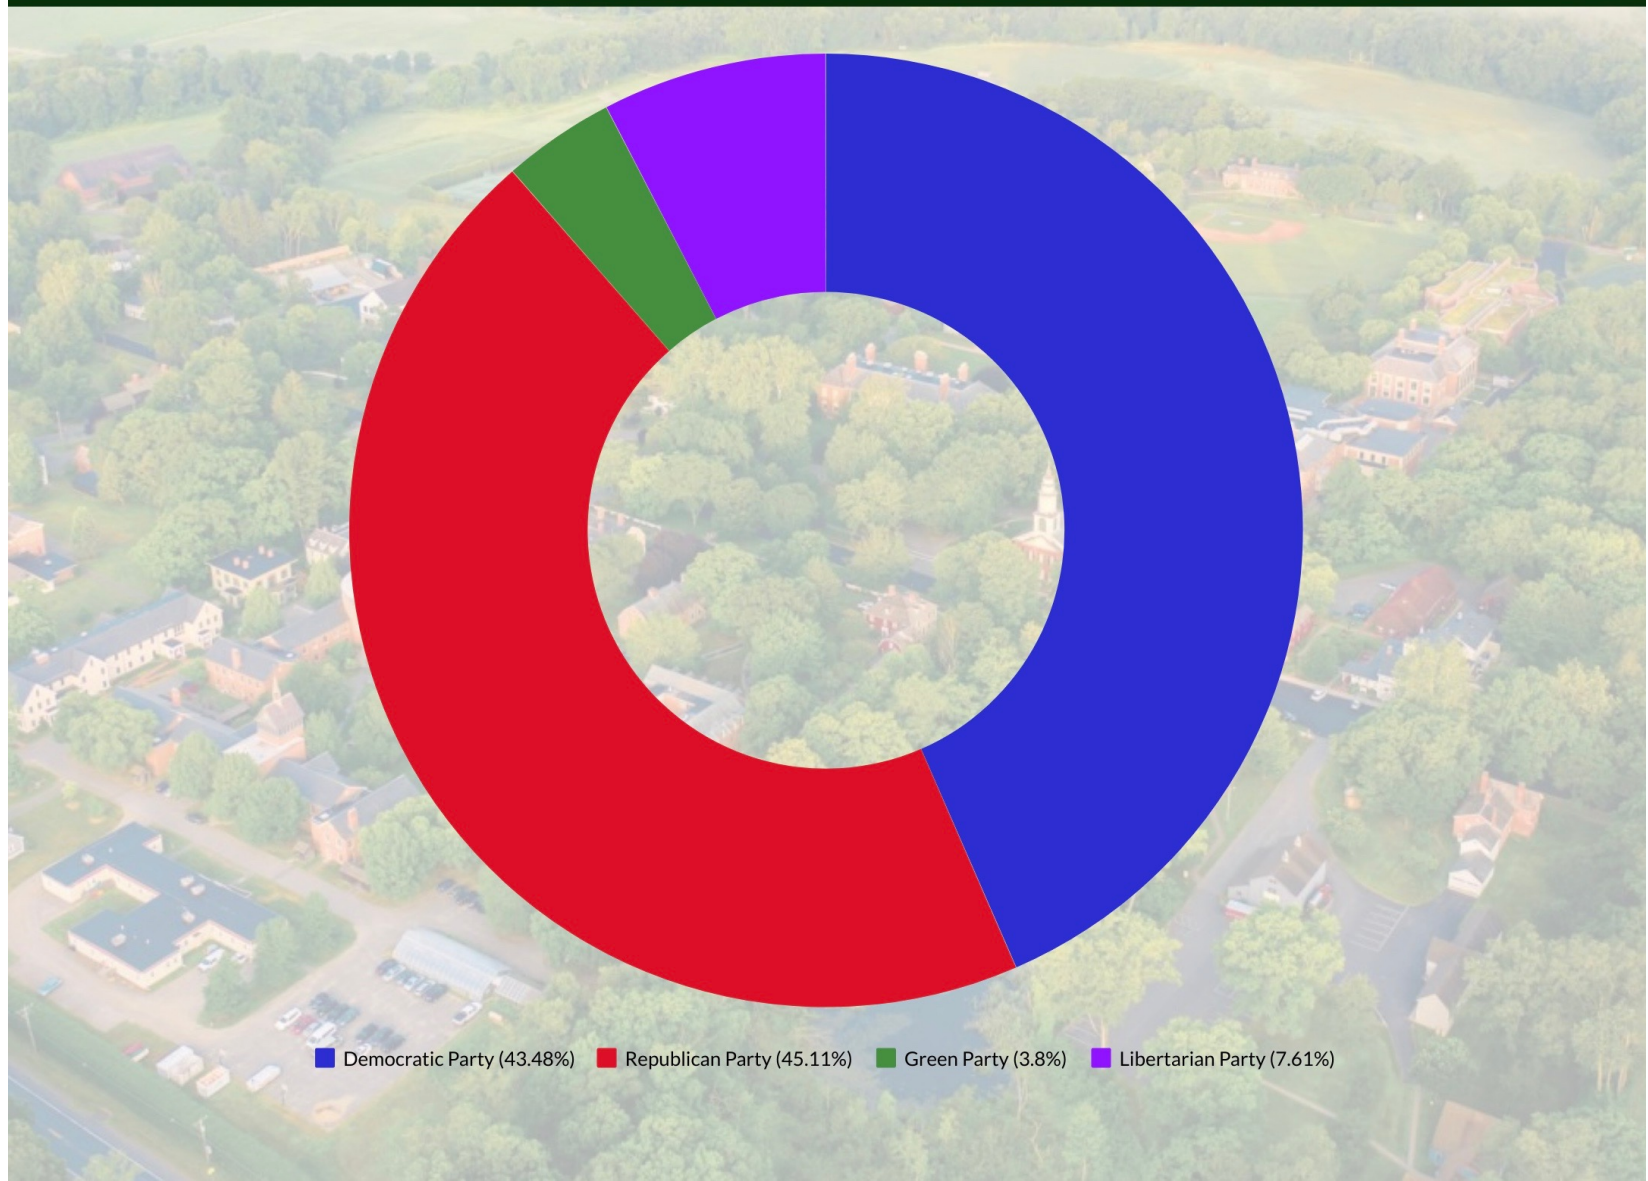

# Party Affiliation at Deerfield

# Presidential Candidates at Deerfield

■ Joseph R. Biden and Kamala D. Harris (59.78%)   ■ Donald J. Trump and Michael R. Pence (36.41%)  
■ Other Candidate (3.8%)

# Deerfield Candidate Sentiments

Deerfield students who selected each candidate feel...

Joseph R. Biden and Kamala D. Harris

Donald J. Trump and Michael R. Pence